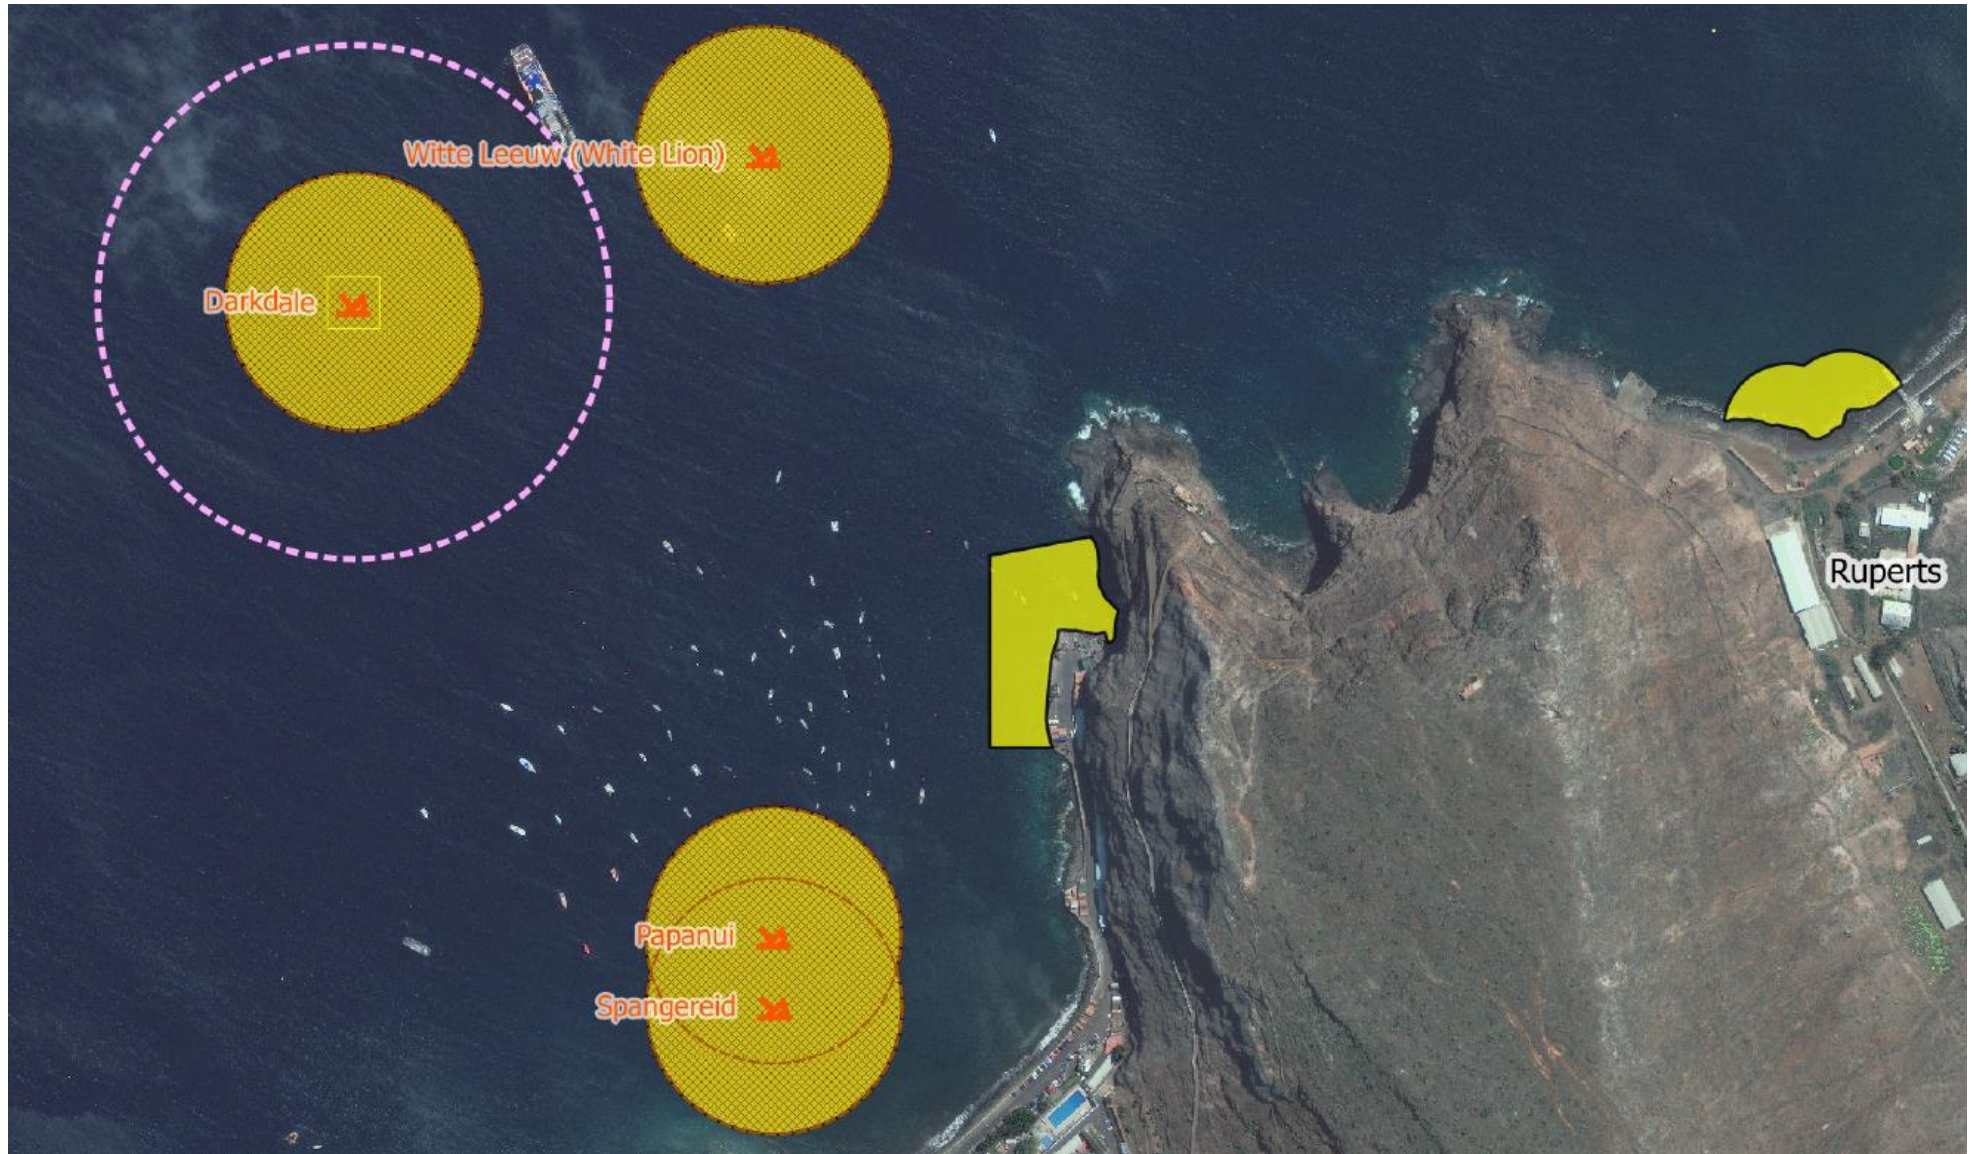

SPEARFISHING PROTECTED AREAS

In the following areas it is an offence to spearfish at any time of year:

- Within 100m of the Witte Leeuw, Darkdale, Papanui and Spangereid Wrecks.
- In the highlighted area around the wharf (Middle steps to the needles eye).
- Within 50m of Ruperts Beach.

SPEARFISHING PROTECTED AREAS

In the following areas it is an offence to spearfish at any time of year:

- Within 100m of the Atlantic rose, Bedgellet and the Frontier/Portzic wrecks.
- Between and including Long Ledge and Billy May's Revenge.
- Lemon Valley – Within 50m of the landing place.