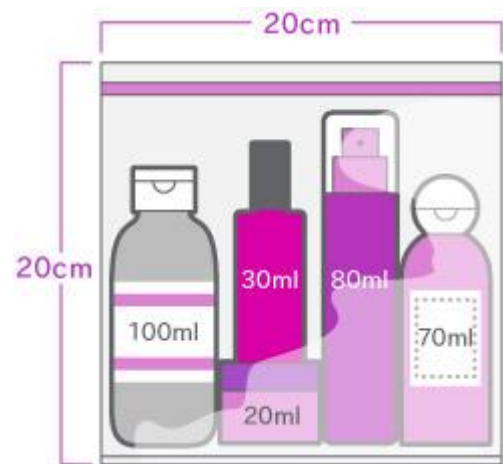

## Check your hand baggage now

Put Liquids, Gels, Cream and Pastes inside a plastic bag

Only containers  
under 100ml allowed

### Rules for liquids allowed on flights

- Maximum 100ml containers
- Transparent re-sealable plastic bag
- Items fit comfortably
- Fastened closed
- One bag per person
- Plastic bag to be presented separately from other hand baggage for screening