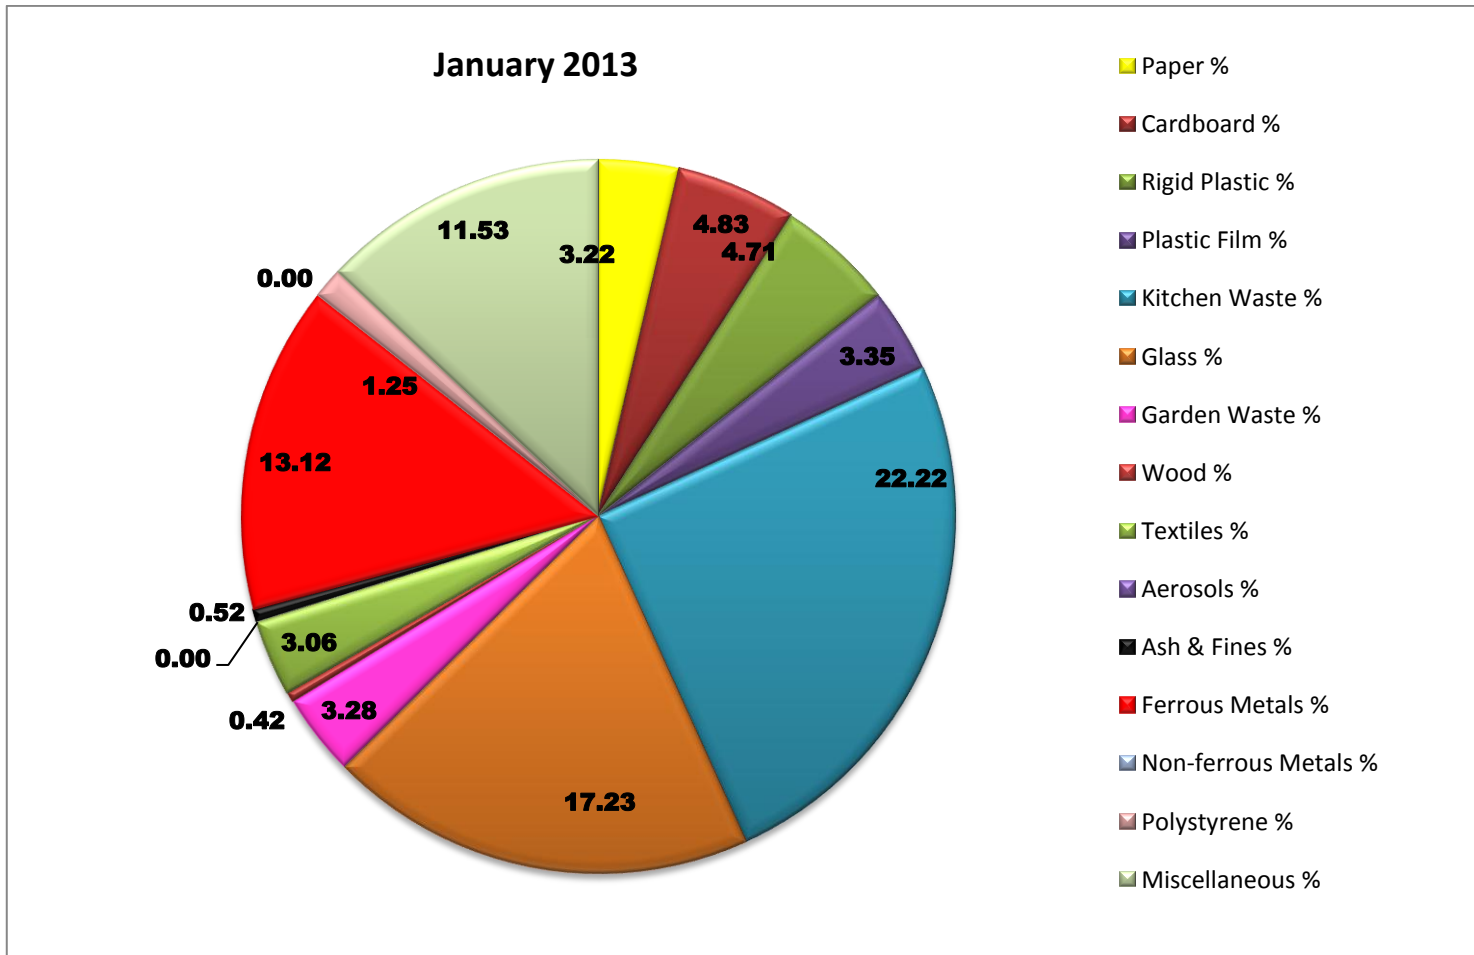

Waste Wheel – January 2013

Weekly Total tonnes	16.83
Annual Total tonnes	875.16
Pop	4675
kg Waste Per Capita Per Day	0.35